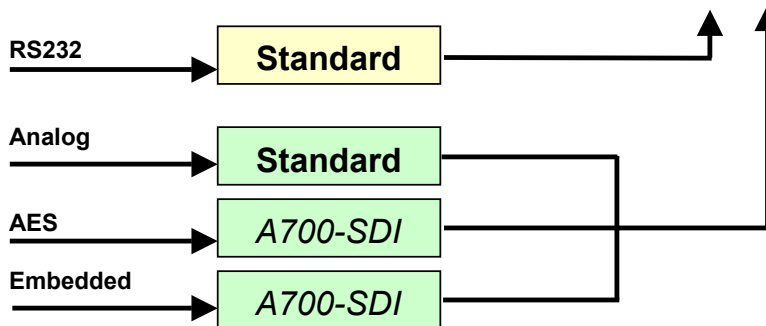

Video Outputs

Audio Inputs