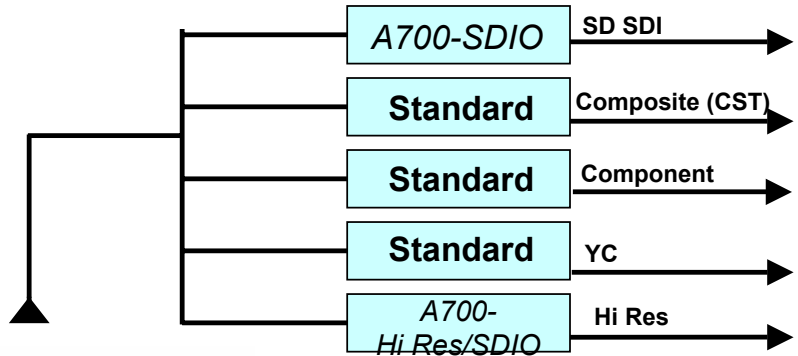

Video Outputs

Audio Inputs