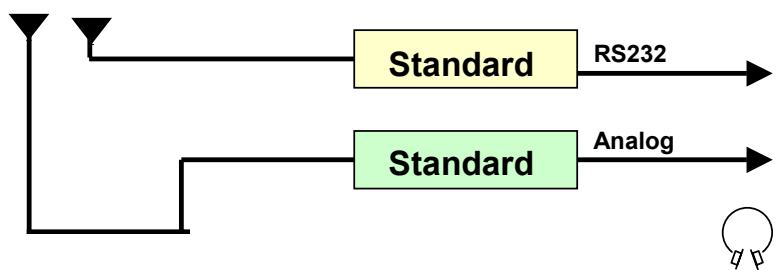

Audio Outputs