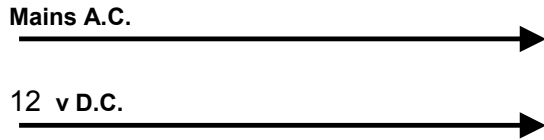

Video Outputs

Audio Inputs