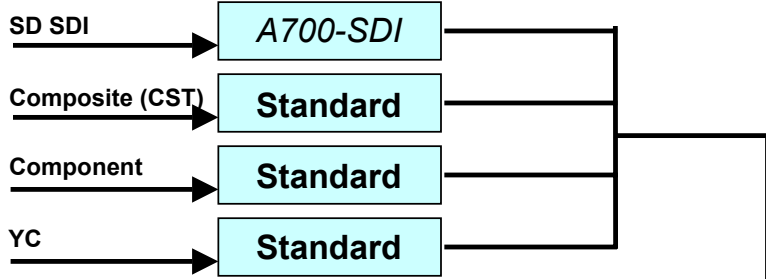

Hamlet Adept

A700WVA

Key: Options shown in *Italics*

All Hamlet products are multi standard PAL/NTSC, 625/525 unless noted and Output follows Input

Video Inputs