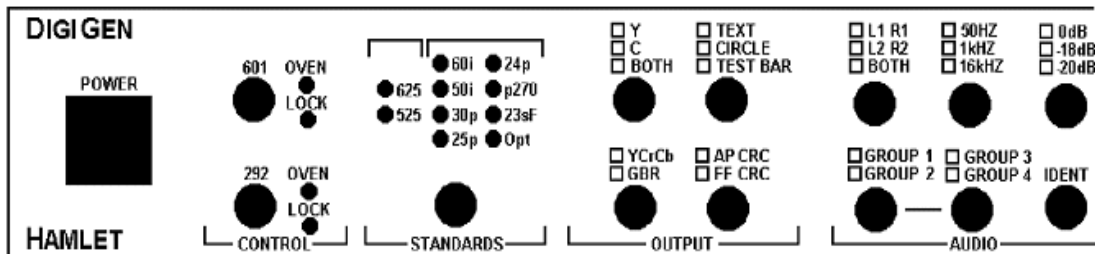

Hamlet Digi Gen

Key: Options shown in *Italics>*

All Hamlet products are multi standard PAL/NTSC, 625/525 unless noted and Output follows Input

Axiom

Hamlet Digi Gen

Front Panel

Axiom

Rear Panel