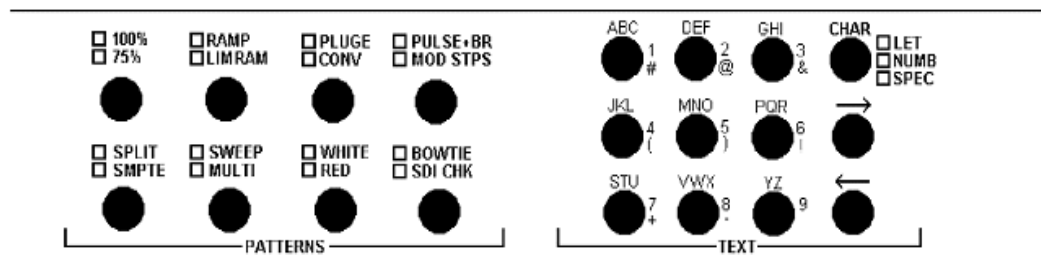

Hamlet Digi Gen

Key: Options shown in *Italics>*

All Hamlet products are multi standard PAL/NTSC, 625/525 unless noted and Output follows Input

Axiom

Hamlet Digi Gen

Front Panel

Axiom

Rear Panel