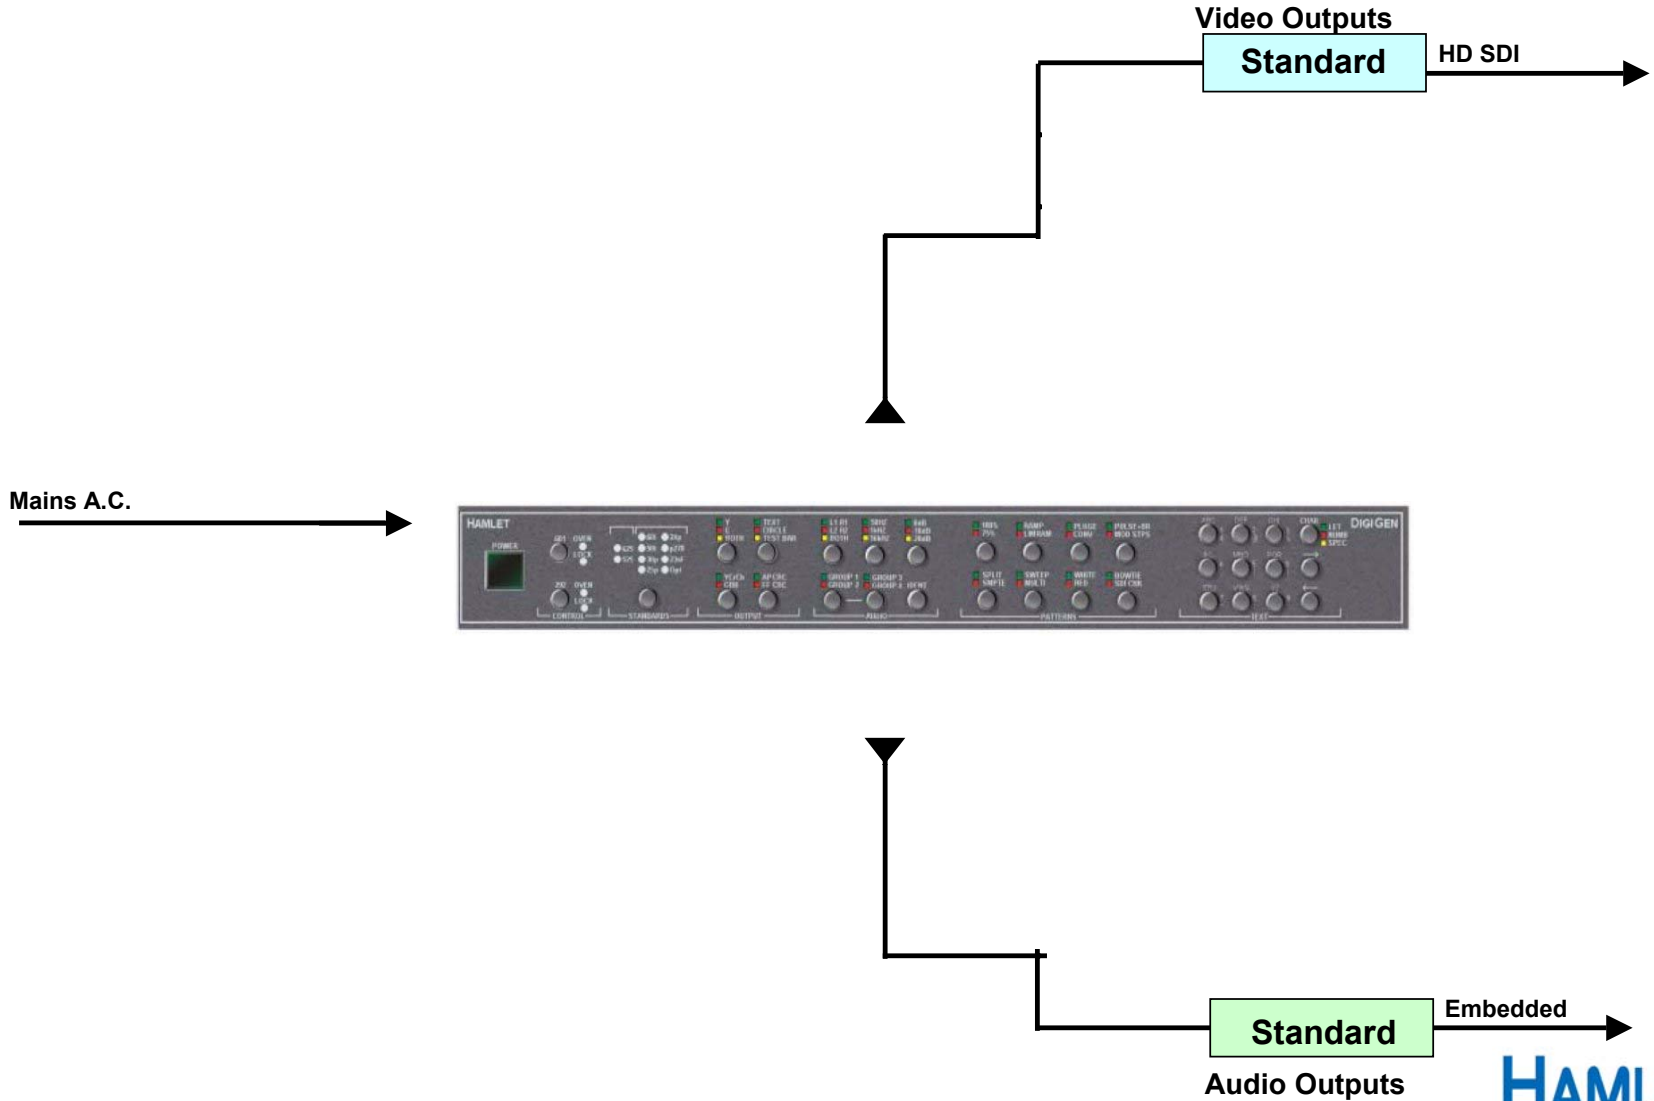

Hamlet Digi Gen

Key: Options shown in *Italics>*

All Hamlet products are multi standard PAL/NTSC, 625/525 unless noted and Output follows Input

Axiom

Hamlet Digi Gen

Front Panel

Axiom

Rear Panel