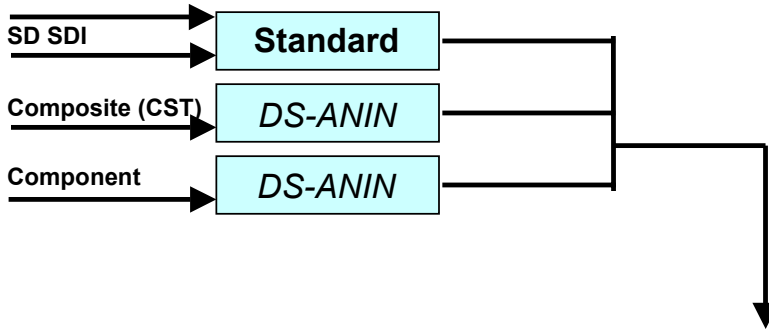

# Hamlet Digi Scope

Key: Options shown in *Italics*

All Hamlet products are multi standard PAL/NTSC, 625/525 unless noted and Output follows Input

## Video Inputs