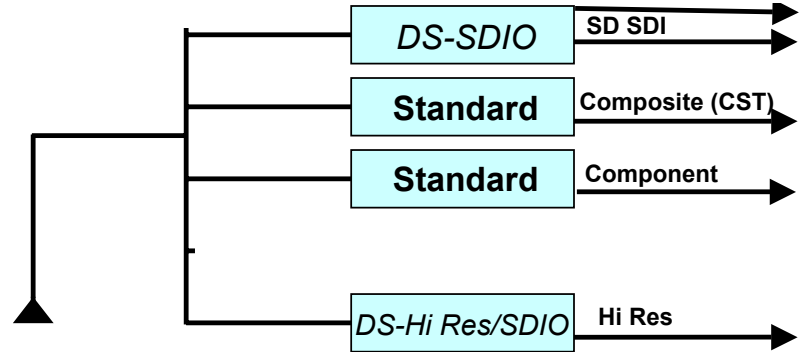

Video Outputs