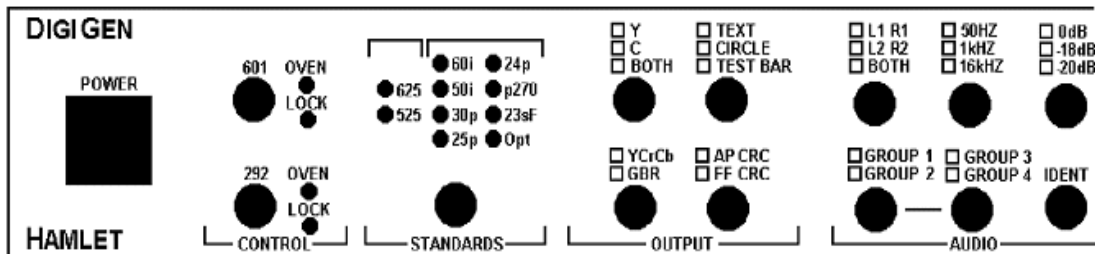

Hamlet Digi Gen

Front Panel