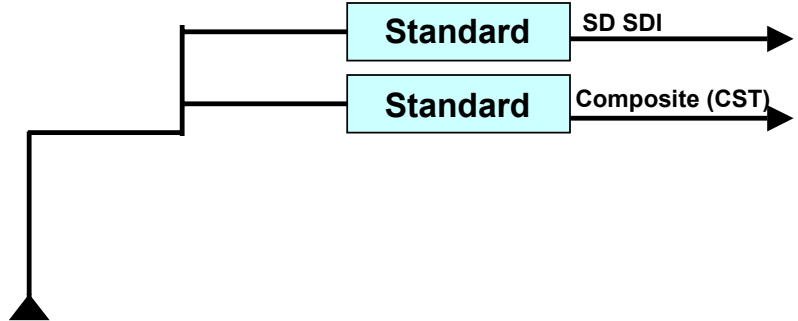

# Hamlet Digi Gen

Key: Options shown in *Italics>*

All Hamlet products are multi standard PAL/NTSC, 625/525 unless noted and Output follows Input

### Video Outputs

Mains A.C.