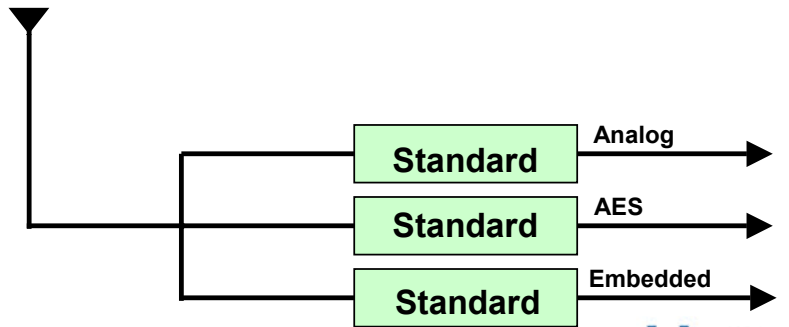

Audio Outputs