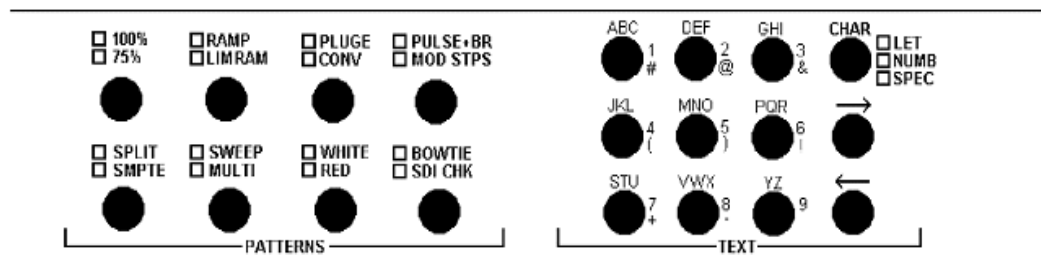

Hamlet Digi Gen

Key: Options shown in *Italics>*

All Hamlet products are multi standard PAL/NTSC, 625/525 unless noted and Output follows Input

Multi Gen

Mains A.C. →

Hamlet Digi Gen

Front Panel

Multi Gen

Rear Panel