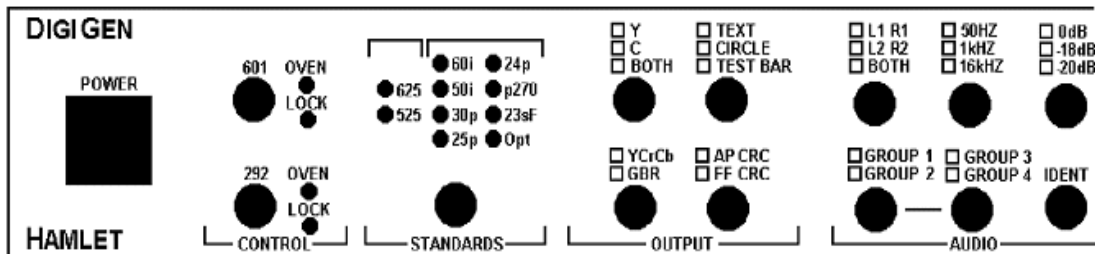

Hamlet Digi Gen

Key: Options shown in *Italics>*

All Hamlet products are multi standard PAL/NTSC, 625/525 unless noted and Output follows Input

Multi Gen

Mains A.C. →

Hamlet Digi Gen

Front Panel

Multi Gen

Rear Panel