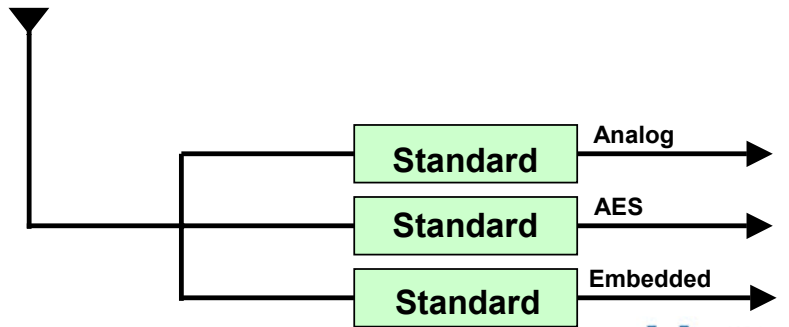

Hamlet Digi Gen

Key: Options shown in *Italics>*

All Hamlet products are multi standard PAL/NTSC, 625/525 unless noted and Output follows Input

Multi Gen

Mains A.C. →

Hamlet Digi Gen

Front Panel

Multi Gen

Rear Panel