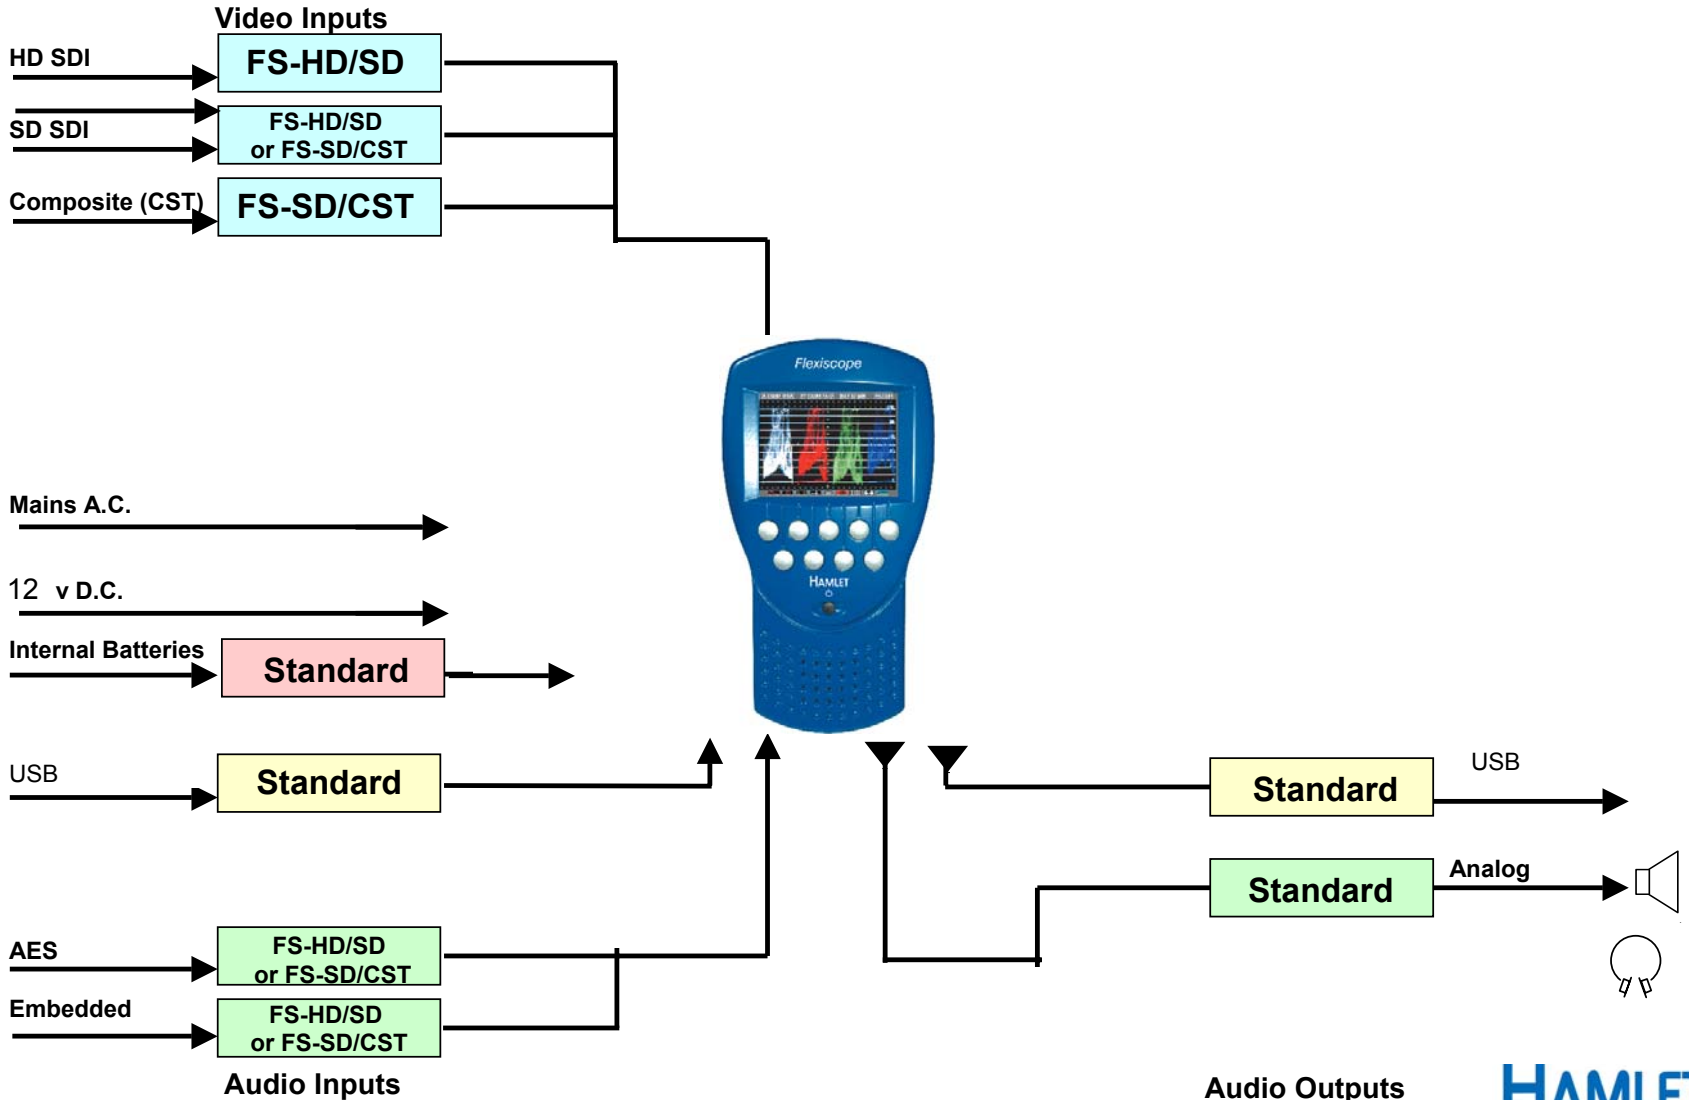

# Hamlet Flexiscope

Key: Options shown in *Italics*

All Hamlet products are multi standard PAL/NTSC, 625/525 unless noted and Output follows Input

# Hamlet Flexiscope

## Front Panel