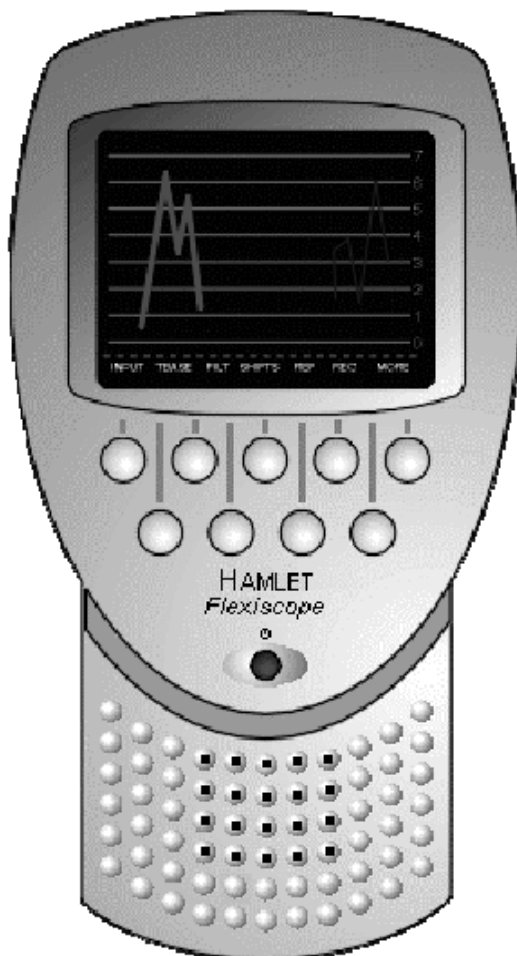

# Hamlet Flexiscope

Key: Options shown in *Italics*

All Hamlet products are multi standard PAL/NTSC, 625/525 unless noted and Output follows Input

# Hamlet Flexiscope

## Front Panel