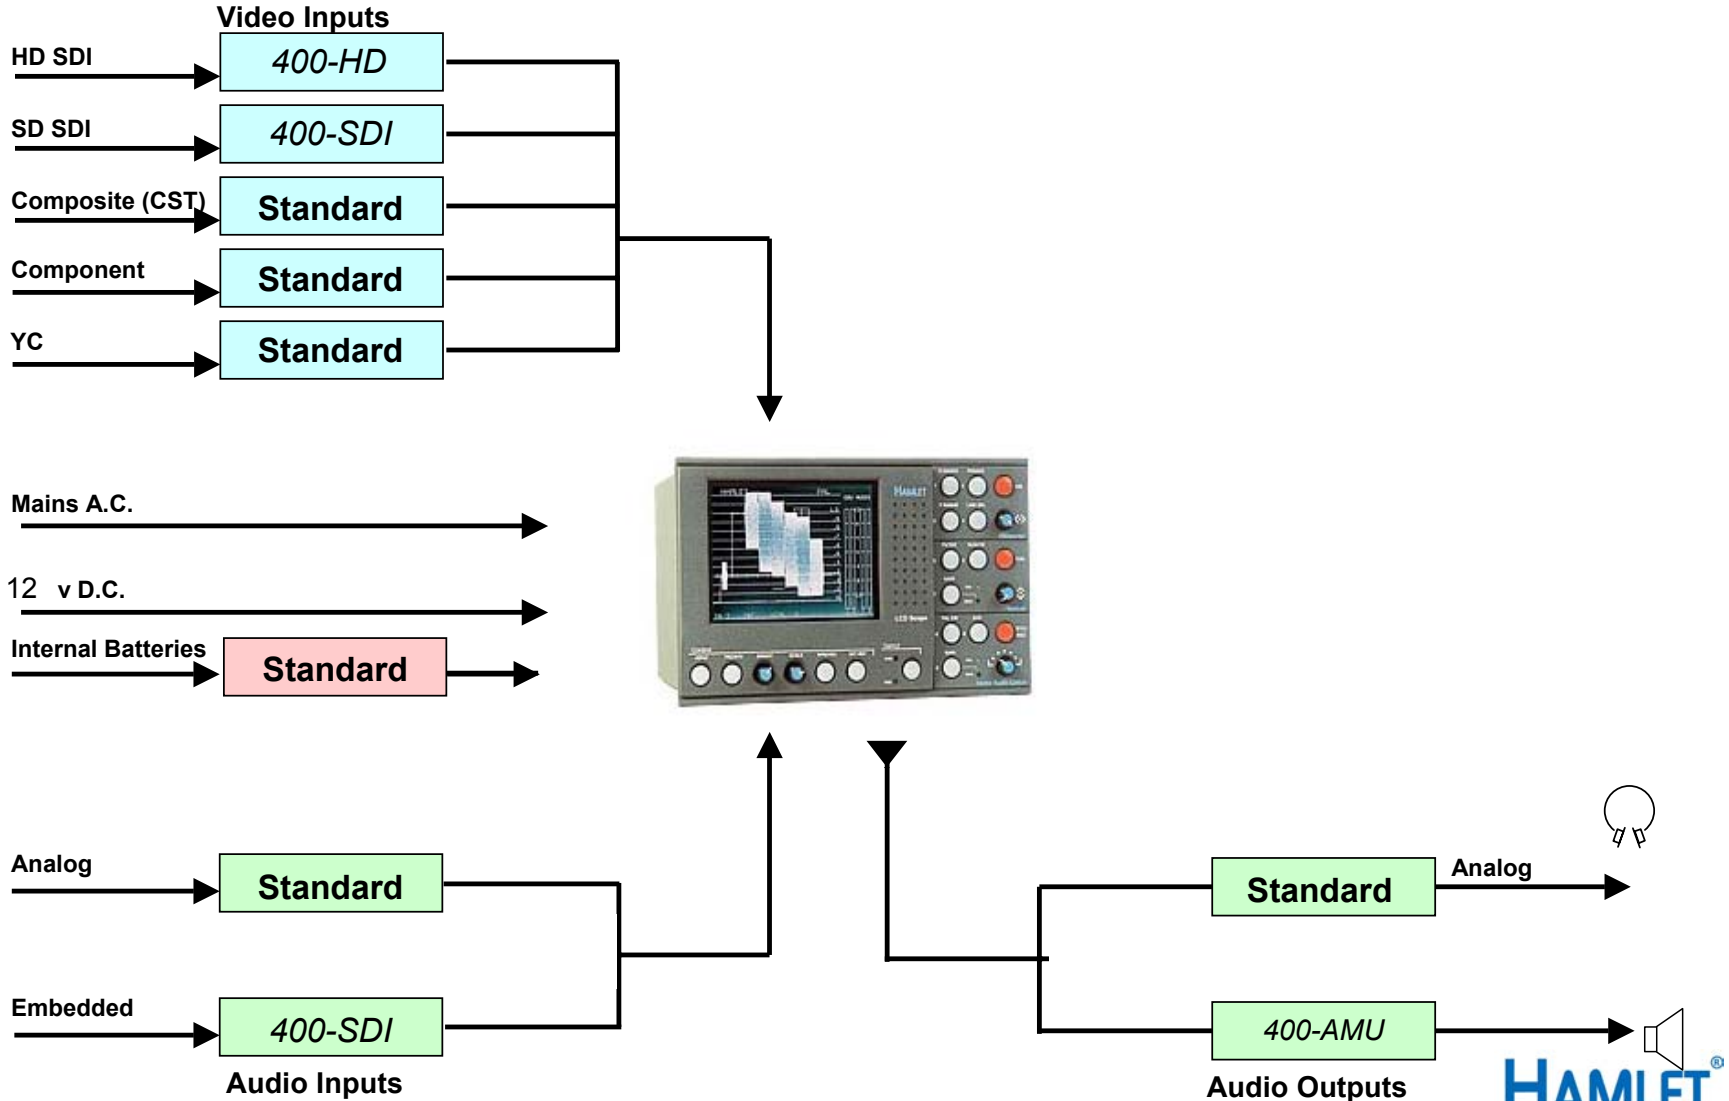

Hamlet LCD Scope

400WVA

Key: Options shown in *Italics*

All Hamlet products are multi standard PAL/NTSC, 625/525 unless noted and Output follows Input

Hamlet LCD Scope

Front Panel

400WVA

Rear Panel