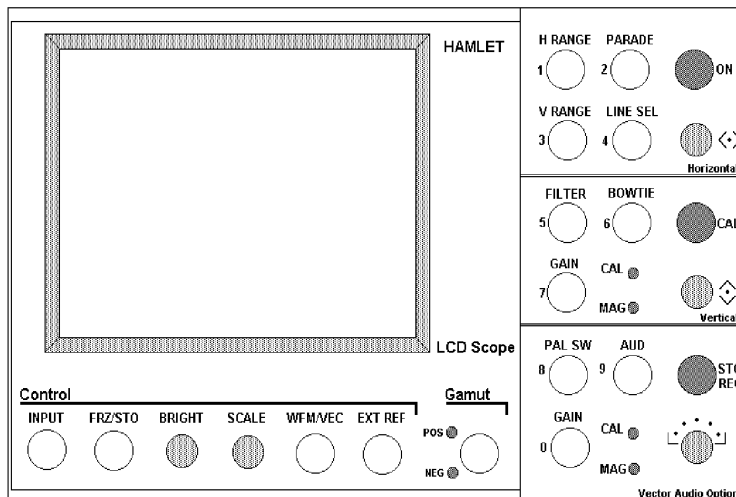

Hamlet LCD Scope

400WVA

Key: Options shown in *Italics*

All Hamlet products are multi standard PAL/NTSC, 625/525 unless noted and Output follows Input

Hamlet LCD Scope

Front Panel

400WVA

Rear Panel