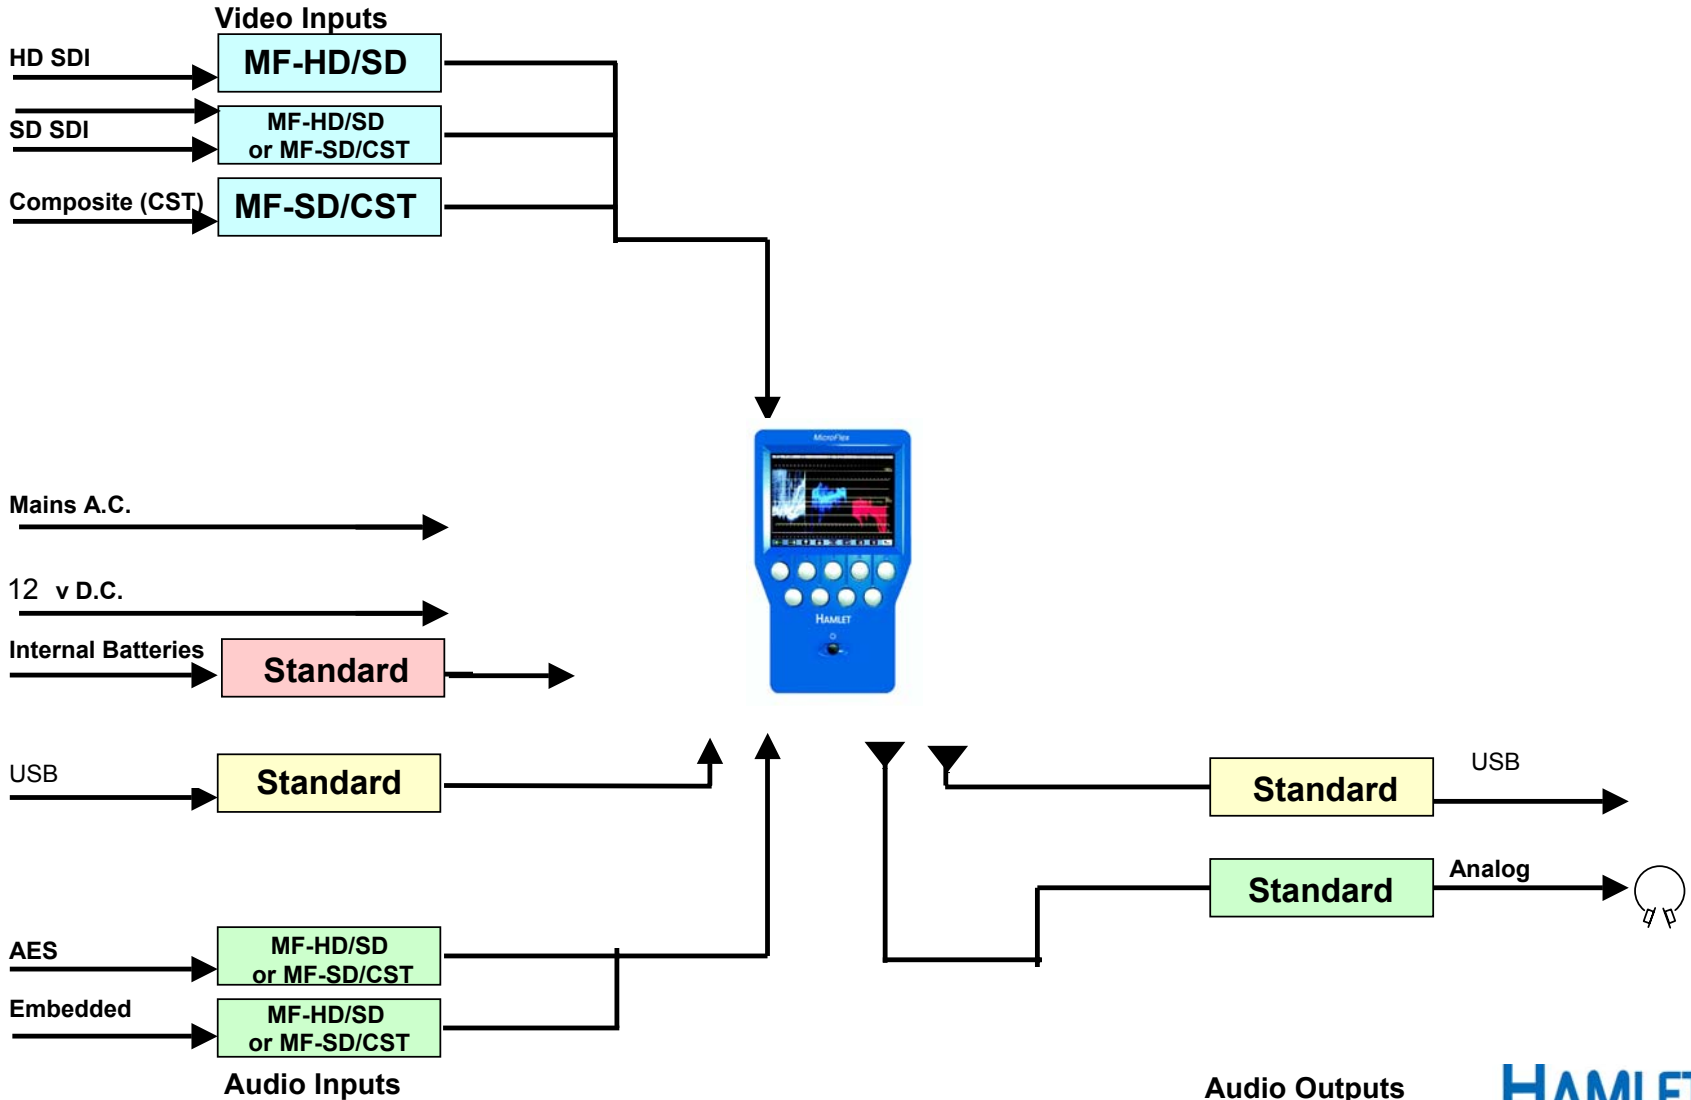

Hamlet MicroFlex

Key: Options shown in *Italics>*

All Hamlet products are multi standard PAL/NTSC, 625/525 unless noted and Output follows Input

Hamlet MicroFlex

Front Panel

Bottom Panel