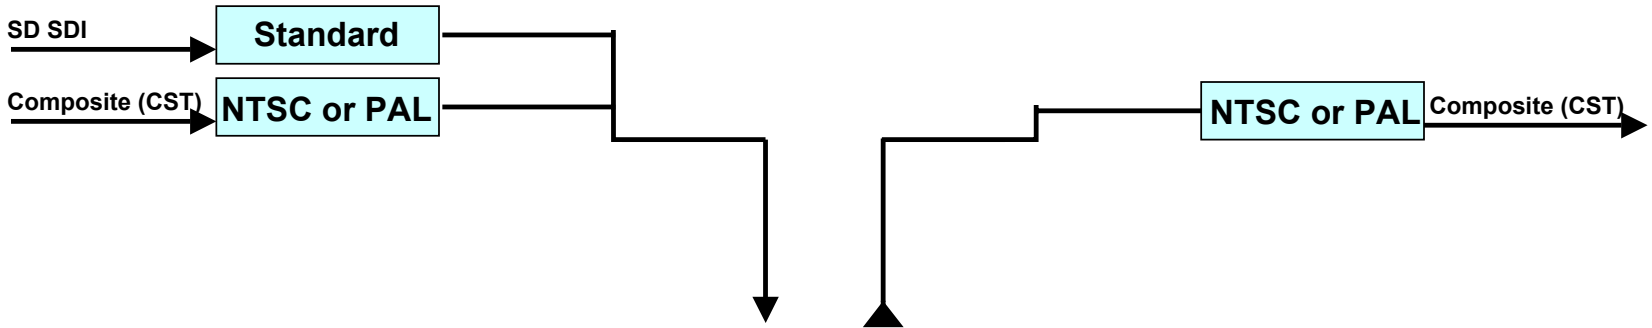

Hamlet Micro Scope

302WVA Plus

Key: Options shown in *Italics*

All Hamlet products are multi standard PAL/NTSC, 625/525 unless noted and Output follows Input

Video Inputs

Video Outputs

Audio Inputs

Hamlet Micro Scope

302WVA Plus

Front Panel

Rear Panel