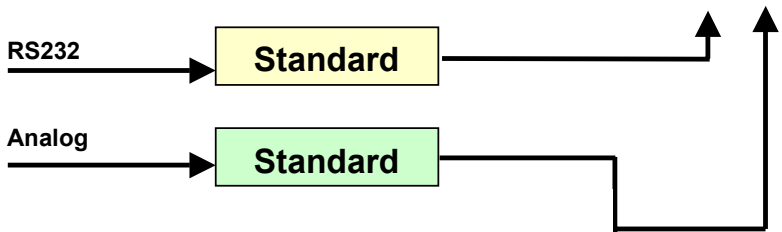

Hamlet Micro Scope

302WVA Plus

Key: Options shown in *Italics*

All Hamlet products are multi standard PAL/NTSC, 625/525 unless noted and Output follows Input

Video Inputs

Video Outputs

Audio Inputs

Hamlet Micro Scope

302WVA Plus

Front Panel

Rear Panel