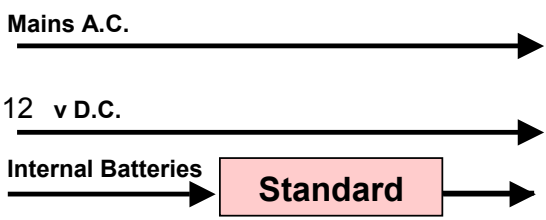

Hamlet Micro Scope

302WVA Plus

Key: Options shown in *Italics*

All Hamlet products are multi standard PAL/NTSC, 625/525 unless noted and Output follows Input

Video Inputs

Video Outputs

Audio Inputs

Hamlet Micro Scope