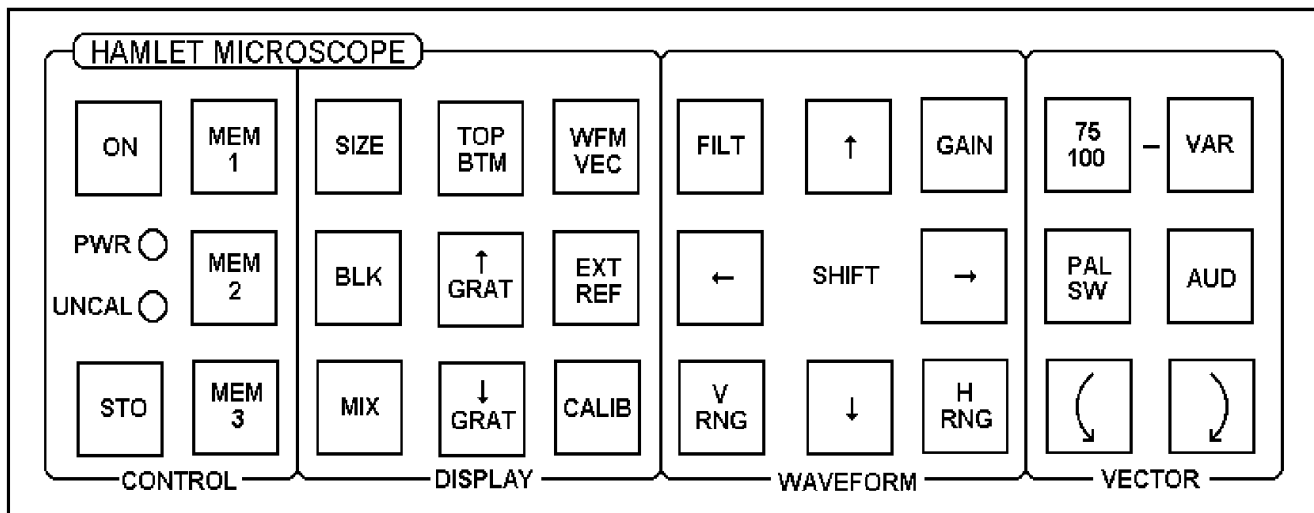

Hamlet Micro Scope

302WVA Plus

Key: Options shown in *Italics*

All Hamlet products are multi standard PAL/NTSC, 625/525 unless noted and Output follows Input

Video Inputs

Video Outputs

Audio Inputs

Hamlet Micro Scope

302WVA Plus

Front Panel

Rear Panel