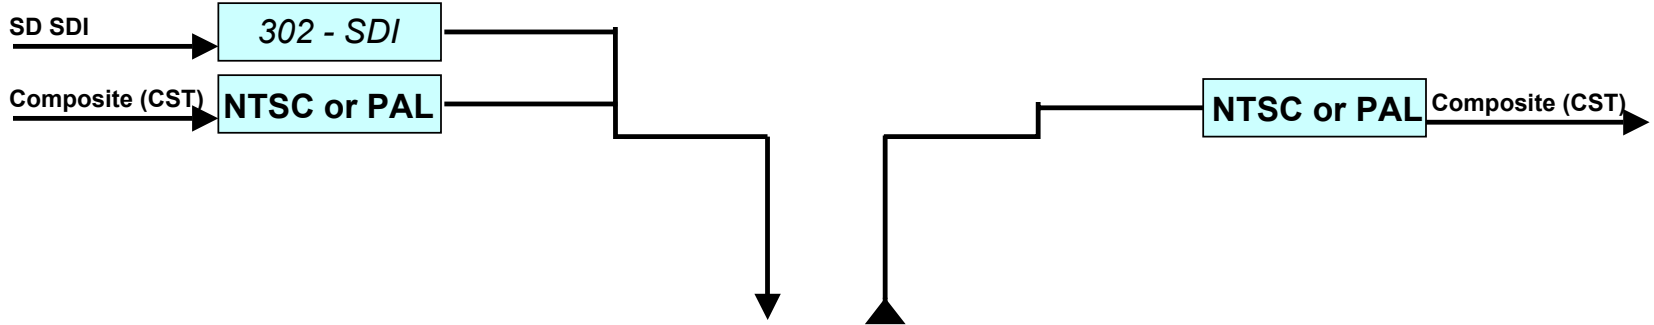

Hamlet Micro Scope

302WVA

Key: Options shown in *Italics*

All Hamlet products are multi standard PAL/NTSC, 625/525 unless noted and Output follows Input

Video Inputs

Video Outputs

Mains A.C.

12 v D.C.

Internal Batteries

Standard

RS232

Standard

Analog

Standard

Audio Inputs

Hamlet Micro Scope

302WVA

Front Panel

Rear Panel