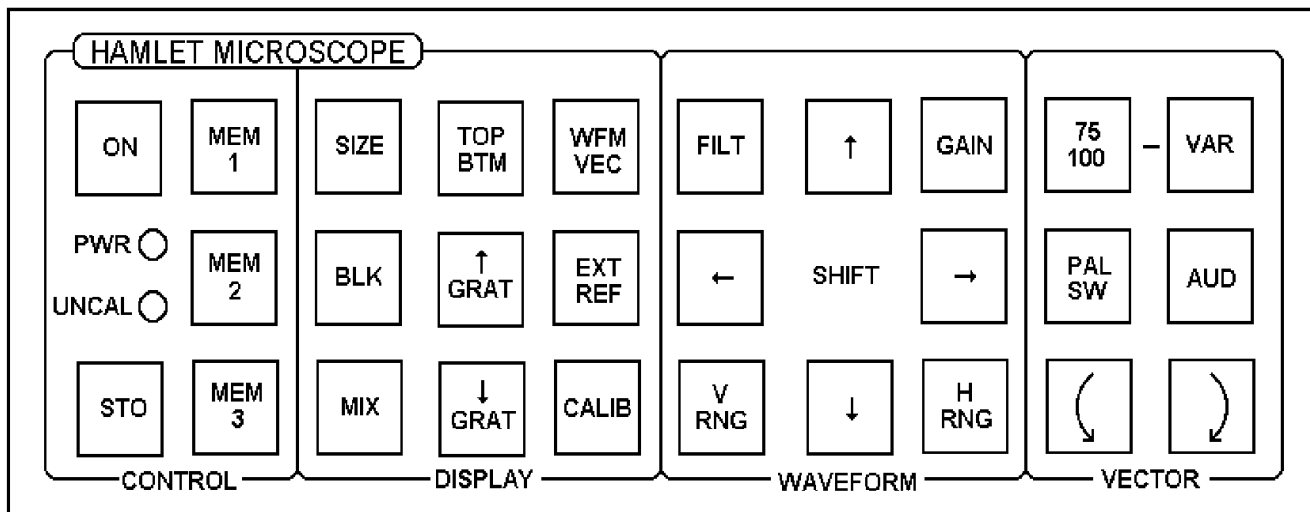

Hamlet Micro Scope

302WVA

Front Panel