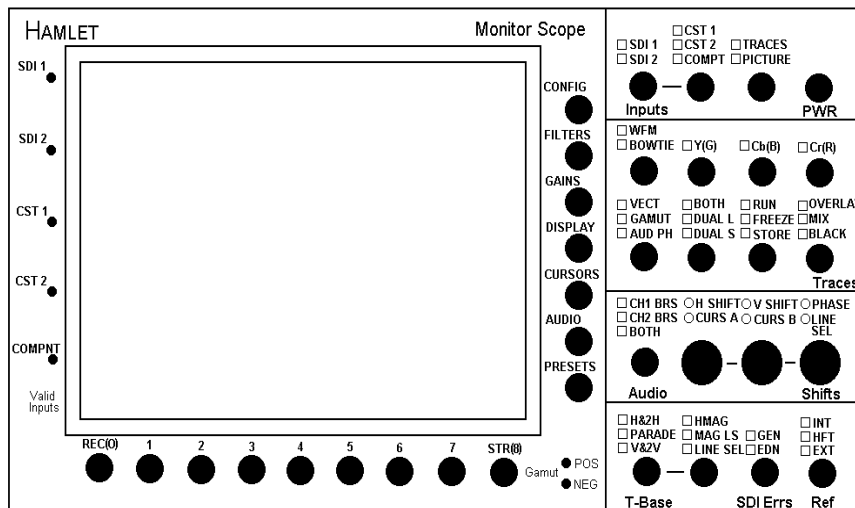

Hamlet Monitor Scope

MS601AX

Key: Options shown in *Italics*

All Hamlet products are multi standard PAL/NTSC, 625/525 unless noted and Output follows Input

Video Inputs

Video Outputs

Audio Inputs

Audio Outputs

Hamlet Monitor Scope

Front Panel

MS601AX

Rear Panel