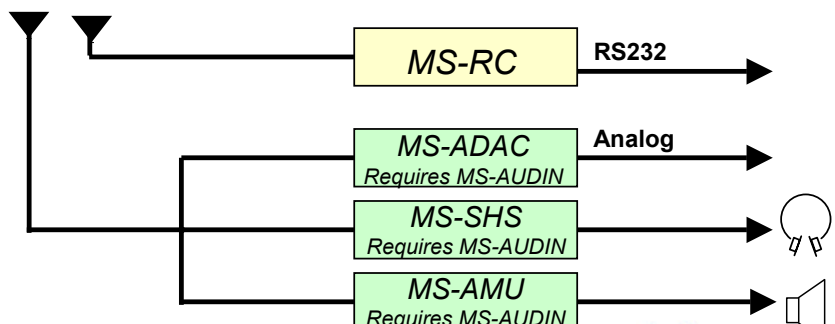

Hamlet Monitor Scope

MS601AX

Key: Options shown in *Italics*

All Hamlet products are multi standard PAL/NTSC, 625/525 unless noted and Output follows Input

Video Inputs

Video Outputs

Audio Inputs

Audio Outputs

Hamlet Monitor Scope

Front Panel

MS601AX

Rear Panel