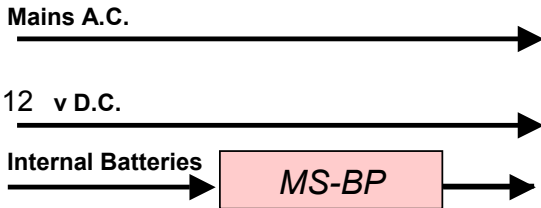

Hamlet Monitor Scope

MS601AX

Key: Options shown in *Italics*

All Hamlet products are multi standard PAL/NTSC, 625/525 unless noted and Output follows Input

Video Inputs

Video Outputs

Audio Inputs

Audio Outputs

Hamlet Monitor Scope

Front Panel

MS601AX

Rear Panel