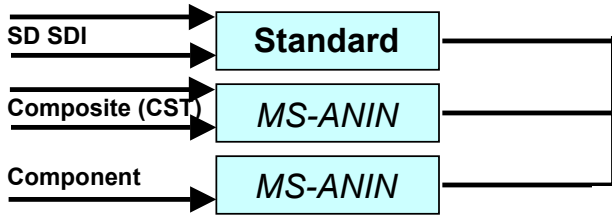

Hamlet Monitor Scope

MS601AX

Key: Options shown in *Italics*

All Hamlet products are multi standard PAL/NTSC, 625/525 unless noted and Output follows Input

Video Inputs

Video Outputs

Audio Inputs

Audio Outputs

Hamlet Monitor Scope

Front Panel

MS601AX

Rear Panel