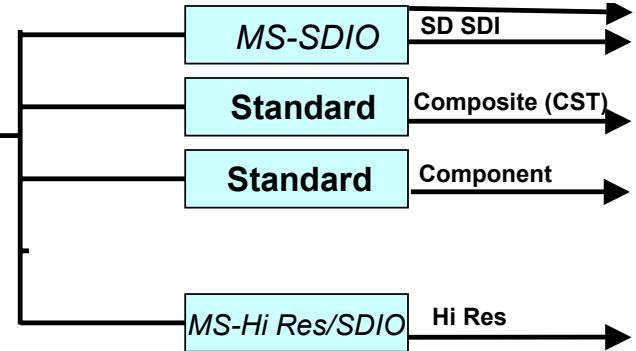

Hamlet Monitor Scope

MS601AX

Key: Options shown in *Italics*

All Hamlet products are multi standard PAL/NTSC, 625/525 unless noted and Output follows Input

Video Inputs

Video Outputs

Audio Inputs

Audio Outputs

Hamlet Monitor Scope

Front Panel

MS601AX

Rear Panel