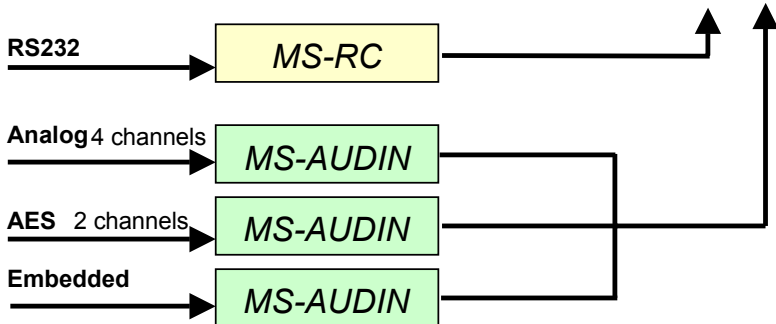

Hamlet Monitor Scope

MS601AX

Key: Options shown in *Italics*

All Hamlet products are multi standard PAL/NTSC, 625/525 unless noted and Output follows Input

Video Inputs

Video Outputs

Audio Inputs

Audio Outputs

Hamlet Monitor Scope

Front Panel

MS601AX

Rear Panel