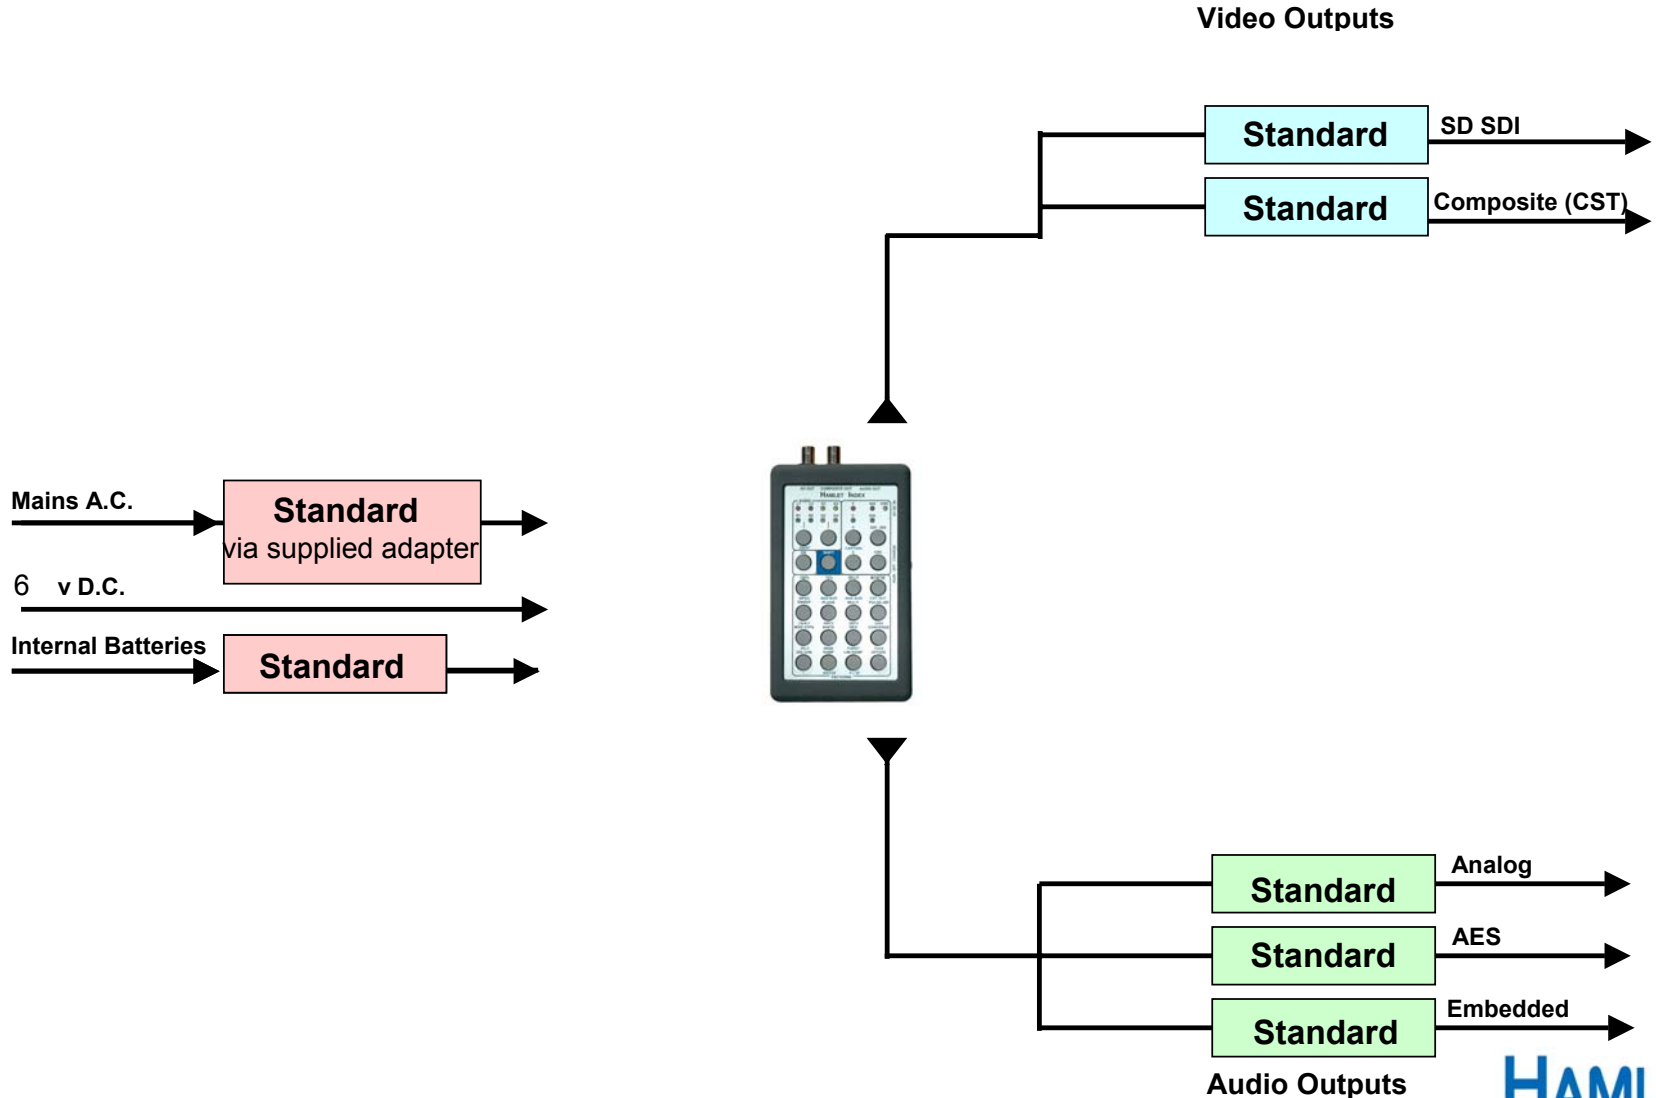

Hamlet Protean

Key: Options shown in *Italics*

All Hamlet products are multi standard PAL/NTSC, 625/525 unless noted and Output follows Input

Hamlet Protean

Front Panel

Index

End Panel

Top View