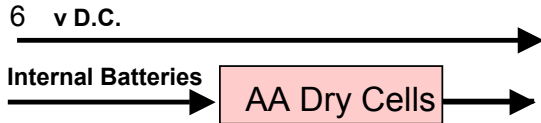

Hamlet WhichWire

NTSC

Key: Options shown in *Italics*

All Hamlet products are multi standard PAL/NTSC, 625/525 unless noted and Output follows Input

Video Inputs

Video Outputs

End Panel