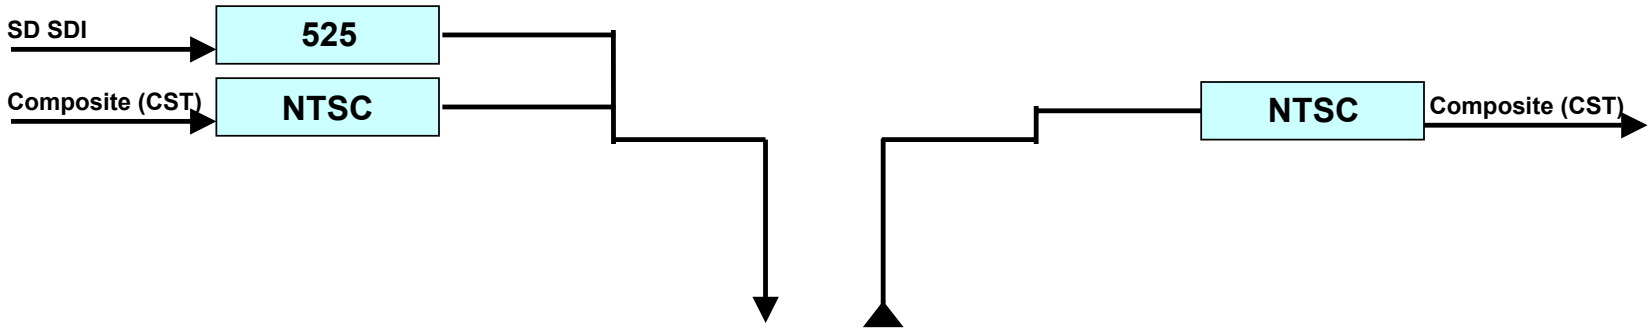

Hamlet WhichWire

NTSC

Key: Options shown in *Italics*

All Hamlet products are multi standard PAL/NTSC, 625/525 unless noted and Output follows Input

Video Inputs

Video Outputs

End Panel