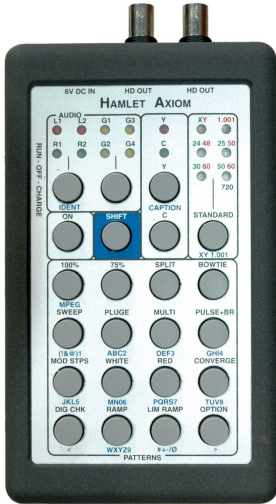

Hand Held Portable High Definition SDI Video and Audio Signal Generator

The Hamlet Protean Axiom is a small high definition SDI video and audio generator. Using leading edge technology Hamlet has produced a compact, low power; hand held, HD SDI video and embedded audio generator, 13 standards, and 16 fully compliant SMPTE 292M SD interface test signals. Plus 64 character

alphanumeric generator, with moving ident.

Standards covered:

SMPTE 274M:

- 1080 lines 60 Hz Interlaced (30 Hz PSF)
- 1080 lines 59.94 interlaced (29.97 Hz PSF)
- 1080 lines 30 Hz Progressive
- 1080 lines 29.97 Progressive
- 1080 lines 48 Hz Interlaced (24 Hz PSF)
- 1080 lines 47.96 interlaced (23.98 Hz PSF SONY)
- 1080 lines 24 Hz Progressive
- 1080 lines 23.98 Progressive
- 1080 lines 50 Hz Interlaced (25 Hz PSF)
- 1080 lines 25 Hz Progressive

SMPTE 296M:

- 720 lines 60 Hz Progressive
- 720 lines 59.94 Hz Progressive
- 720 lines 50 HZ Progressive

This product contains proprietary patented designs

See our website for applications

www.hamlet.co.uk

Features and Functions

- 16 test patterns: 100% Bars, 75% Bars, Split Bars, Bowtie, Sweep, Pluge, Multi, Pulse & Bar, Modulated Steps, White Screen, Red Screen, Convergence, Split equaliser/pll test pattern, Ramp, Limit Ramp, Optional pattern*.
- Individual enabling of Y and C components.
- Embedded audio on any of the four groups.
- User defined 64 character ident .
- Selection of tone, silence or no audio packets.
- Outputs on Ch1, Ch2 or both.
- Selection of channel ident.
- All settings stored on power down.
- Dimensions: 160mm x 95mm x 36mm
- External power: 6Vdc @ 900mA.
- Internal batteries: 1hr between charges.